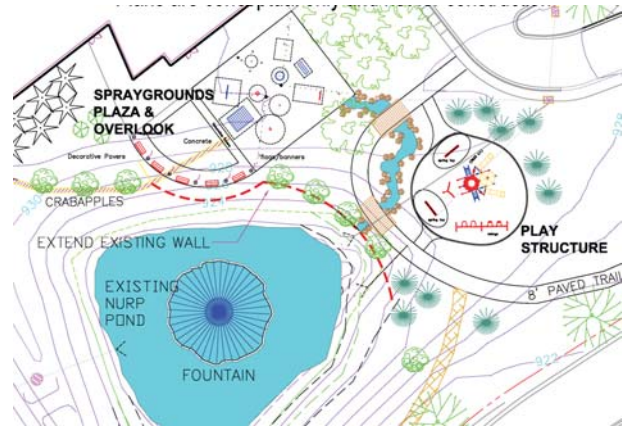

# Community Center Playground Inver Grove Heights, Minnesota

Ingraham & Associates worked with City staff, the American Legion and the Parks Commission to develop a community playground and skate park adjacent to the Community Center on under-utilized land adjacent to storm ponds. The site was constrained by the ponds, poor soils, and uneven ground. The original concepts included an outdoor spraygrounds designed cooperatively with USAquatics to complement the indoor aquatic facilities, a memorial plaza with banners, benches with a smaller free standing playground. Ultimately, primarily due to budget restraints, a community playground was developed based upon a river theme with age separated play areas, a skate board park, a picnic area and trails. Ingraham prepared the plans and specifications and the project was completed in Fall 2003. The project received a 2004 MRPA Award of Excellence.

Original spraygrounds concept

Photo of Community Center Playground

Final Community Center Playground Master Plan

Photo of Community Center Playground