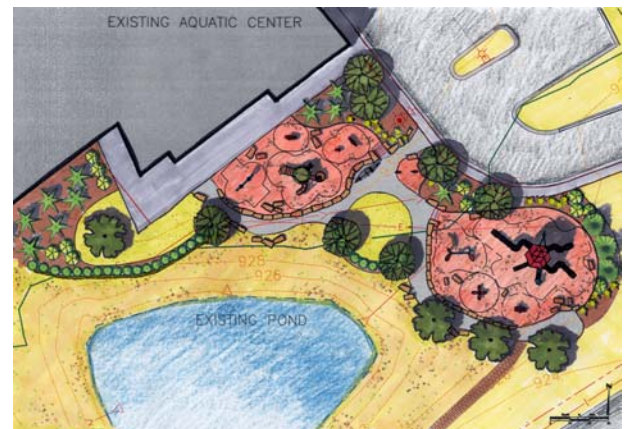

# Community Center Playground Inver Grove Heights, Minnesota

Ingraham & Associates worked with City staff, the American Legion and the Parks Commission to develop a community playground and skate park adjacent to the Community Center on under-utilized land adjacent to storm ponds. The site was constrained by the ponds, poor soils, and uneven ground. The original concepts included an outdoor spraygrounds designed cooperatively with USAquatics to complement the indoor aquatic facilities, a memorial plaza with banners, benches with a smaller free standing playground. Ultimately, primarily due to budget restraints, a community playground was developed based upon a river theme with age separated play areas, a skate board park, a picnic area and trails. Ingraham prepared the plans and specifications and the project was completed in Fall 2003. The project received a 2004 MRPA Award of Excellence.

Original spraygrounds concept

Photo of Community Center Playground

Final Community Center Playground Master Plan

Photo of Community Center Playground